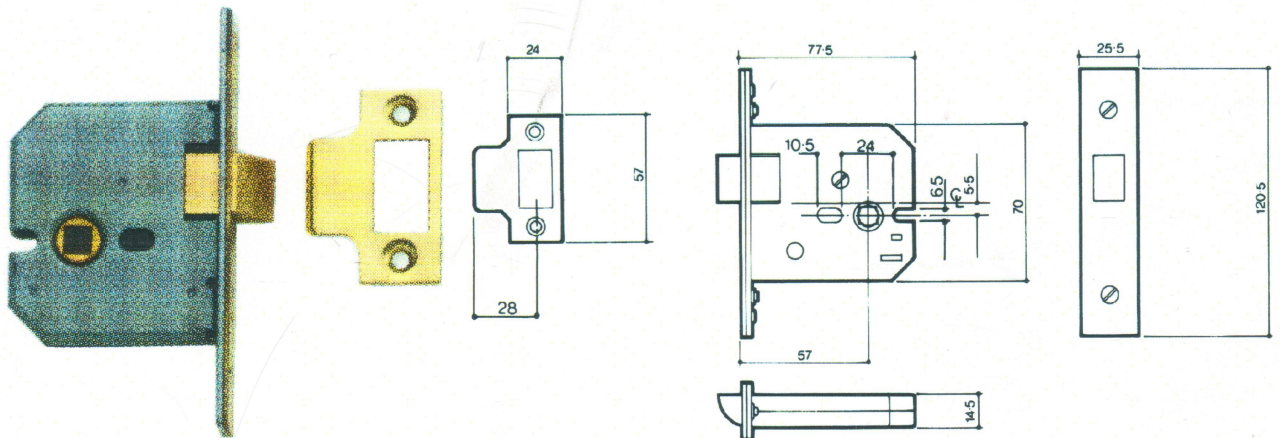

Lock Distributors Australia

Union 2677 HEAVY DUTY MORTICE LATCH

Reversible Brass Springbolt Withdrawn by Handles
Suitable for Doors Hinged Left or Right, Opening Inwards or Outwards
65 mm (2 1/2") or 77.5 mm (3") Case sizes
Brass Follower – 5/16" (7.94 mm) standard-One-way Action
Can be supplied with HD Springing for Unsprung Handles
Rebate Set (item 2992) available

Supplied with all fitting screws

ITEM NO.	FINISH	BACKSET	OVERALL
2677PL-2.5	Polished Brass	44 mm	65 mm (2 1/2")
2677SC-2.5	Satin Chrome	44 mm	65 mm (2 1/2")
2677PL-3.0	Polished Brass	57mm	77.5 mm (3")
2677SC-3.0	Satin Chrome	57 mm	77.5 mm (3")
Rebate Set - 13 mm Fully Reversible for LH or RH			
2992PL	Polished Brass		
2992SC	Satin Chrome		