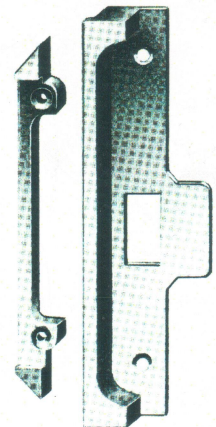

Lock Distributors Australia

Union 2677 HEAVY DUTY MORTICE LATCH

Reversible Brass Springbolt Withdrawn by Handles
Suitable for Doors Hinged Left or Right, Opening Inwards or Outwards
65 mm (2 1/2") or 77.5 mm (3") Case sizes
Brass Follower – 5/16" (7.94 mm) standard-One-way Action
Can be supplied with HD Springing for Unsprung Handles
Rebate Set (item 2992) available

Supplied with all fitting screws

ITEM NO.	FINISH	BACKSET	OVERALL
2677PL-2.5	Polished Brass	44 mm	65 mm (2 1/2")
2677SC-2.5	Satin Chrome	44 mm	65 mm (2 1/2")
2677PL-3.0	Polished Brass	57mm	77.5 mm (3")
2677SC-3.0	Satin Chrome	57 mm	77.5 mm (3")
Rebate Set - 13 mm Fully Reversible for LH or RH			
2992PL	Polished Brass		
2992SC	Satin Chrome		