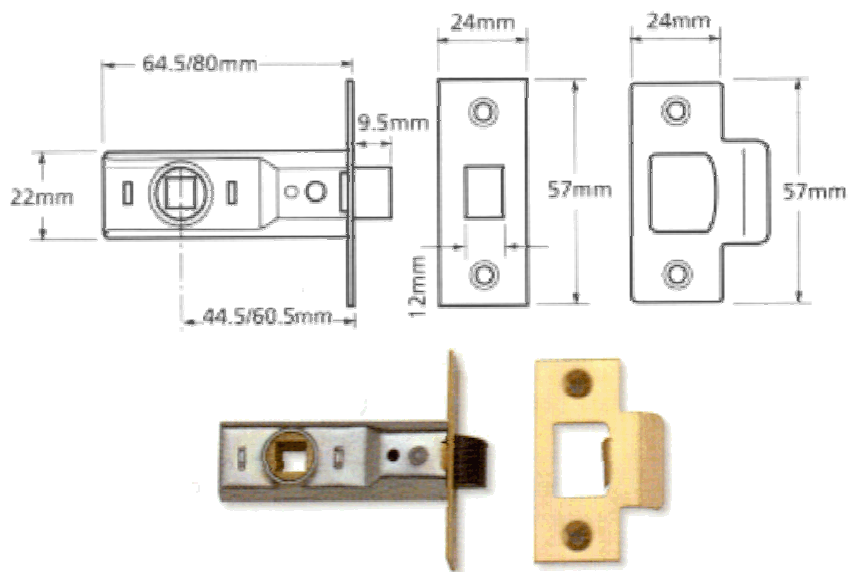

incorporating

UNION

Lock Distributors Australia

Union 2648 / 2650 TUBULAR MORTICE LATCHES

44.5 mm & 60.5 mm Backsets

Two way action suitable for lightweight knobs or sprung handles

Electro-Brass & Satin Chrome finishes

Rebated Version available (ref 2650)

ITEM NO.	FINISH	BACKSET	OVERALL
2648EB-2.5	Electro-Brass	44.5mm	64.5mm
2648SE-2.5	Satin Chrome	44.5mm	64.5mm
2648EB-3.0	Electro-Brass	60.5mm	80 mm
2648SE-3.0	Satin Chrome	60.5mm	80 mm
2650EB-2.5 *	Electro-Brass	44.5mm	64.5mm
2650SE-2.5 *	Satin Chrome	44.5mm	64.5mm
2650EB-3.0 *	Electro-Brass	60.5mm	80 mm
2650SE-3.0 *	Satin Chrome	60.5mm	80 mm