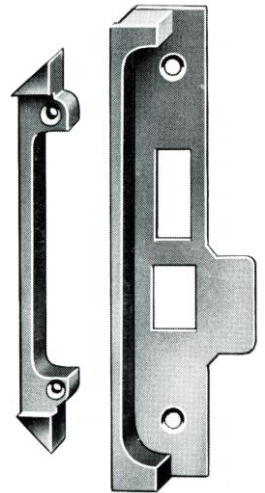

# Union 2077 3 LEVER HORIZONTAL MORTICE LOCK

Traditional Style Conventional Key Mortice Lock  
 Reversible Latch Bolt for LH or RH Doors  
 124 mm (5") or 149 mm (6") Case sizes  
 Deadbolt Locked or Unlocked by Key from either side  
 Latchbolt withdrawn by Lever / Knob from either side  
 Lock Case Pierced for Through-bolt Furniture  
 Can be supplied Keyed Alike with other Union 3 Lever Locks  
 Rebate Set available (item 2939)- Reversible for LH or RH  
 Supplied with 2 Keys – 100 Code Differs Possible  
 Brass Follower 5/16"

Standard Two-way Action Suitable for Knobs or Sprung Levers  
 Extra Heavy Duty Springing available.

ITEM NO.	FINISH	BACKSET C (KEY)	BACKSET B (SPINDLE)	OVERALL A
2077PL-5.0	Polished Brass	38 mm	101.5 mm	124 mm
2077SC-5.0	Satin Chrome	38 mm	101.5mm	124 mm
2077PL-6.0	Polished Brass	51 mm	127 mm	149 mm
2077SC-6.0	Satin Chrome	51 mm	127 mm	149 mm
<b>Keyblank – Suits Complete Union 5 Lever Range</b>				
KB436-NP	Nickel Plate			
<b>Lever Assemblies for Re-Keying of Union 3 Lever Locks (Brass)</b>				
2077-310	Lever Assembly No. 1			
2077-320	Lever Assembly No. 2			
2077-330	Lever Assembly No. 3			
2077-340	Lever Assembly No. 4			
2077-350	Lever Assembly No. 5			
2077-360	Lever Assembly No. 6			
2077-370	Lever Assembly No. 7			
<b>Rebate Set - 13 mm Fully Reversible for LH or RH</b>				
2939PL	Polished Brass			
2939SC	Satin Chrome			