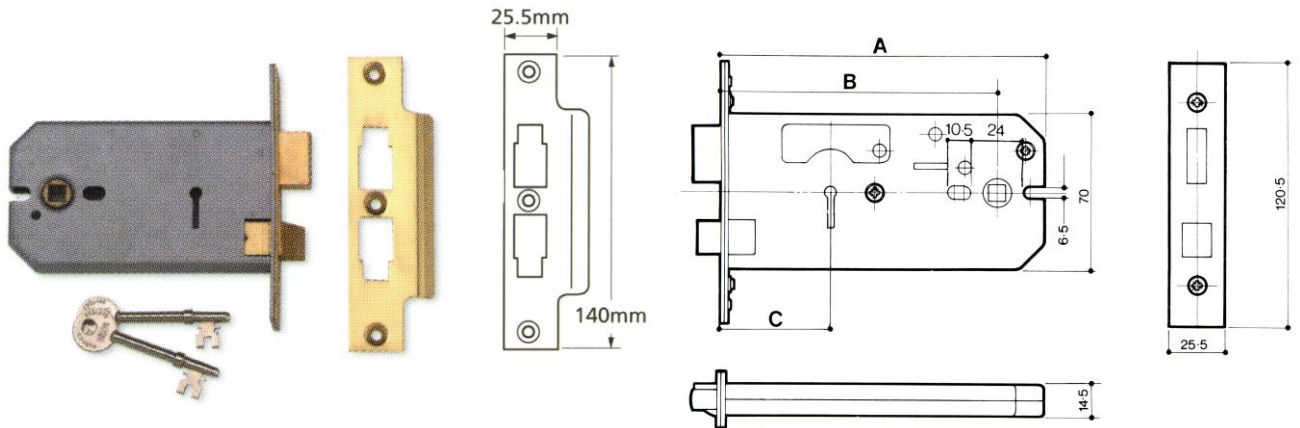

# Union 2077 3 LEVER HORIZONTAL MORTICE LOCK

Traditional Style Conventional Key Mortice Lock  
 Reversible Latch Bolt for LH or RH Doors  
 124 mm (5") or 149 mm (6") Case sizes  
 Deadbolt Locked or Unlocked by Key from either side  
 Latchbolt withdrawn by Lever / Knob from either side  
 Lock Case Pierced for Through-bolt Furniture  
 Can be supplied Keyed Alike with other Union 3 Lever Locks  
 Rebate Set available (item 2939)- Reversible for LH or RH  
 Supplied with 2 Keys – 100 Code Differs Possible  
 Brass Follower 5/16"

Standard Two-way Action Suitable for Knobs or Sprung Levers  
 Extra Heavy Duty Springing available.

ITEM NO.	FINISH	BACKSET C (KEY)	BACKSET B (SPINDLE)	OVERALL A
2077PL-5.0	Polished Brass	38 mm	101.5 mm	124 mm
2077SC-5.0	Satin Chrome	38 mm	101.5mm	124 mm
2077PL-6.0	Polished Brass	51 mm	127 mm	149 mm
2077SC-6.0	Satin Chrome	51 mm	127 mm	149 mm
<b>Keyblank – Suits Complete Union 5 Lever Range</b>				
KB436-NP	Nickel Plate			
<b>Lever Assemblies for Re-Keying of Union 3 Lever Locks (Brass)</b>				
2077-310	Lever Assembly No. 1			
2077-320	Lever Assembly No. 2			
2077-330	Lever Assembly No. 3			
2077-340	Lever Assembly No. 4			
2077-350	Lever Assembly No. 5			
2077-360	Lever Assembly No. 6			
2077-370	Lever Assembly No. 7			
<b>Rebate Set - 13 mm Fully Reversible for LH or RH</b>				
2939PL	Polished Brass			
2939SC	Satin Chrome			