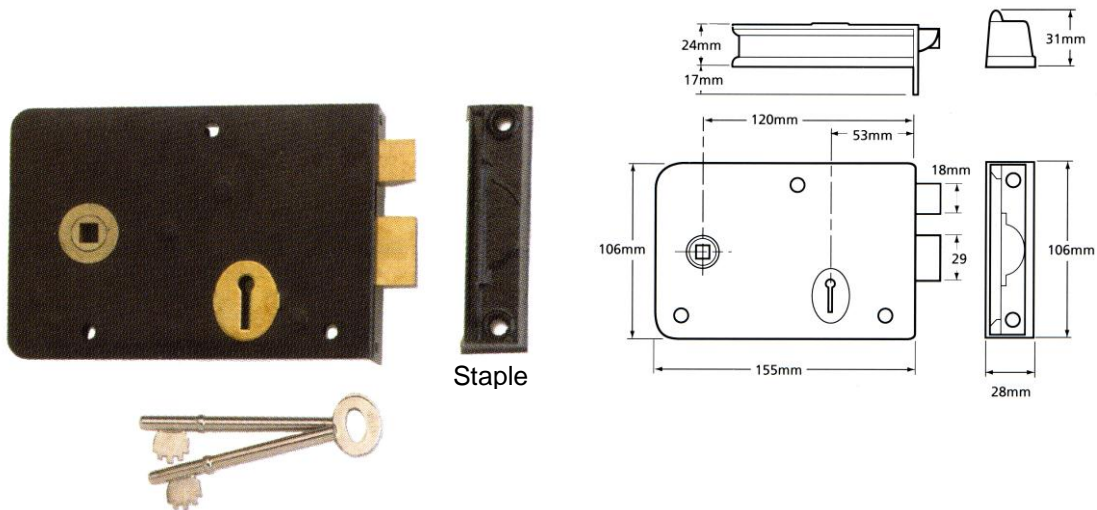

Lock Distributors Australia

Union 1439 3 LEVER RIM LOCK

Deadbolt locked or unlocked by key from either side
Latchbolt withdrawn by Handle from either side
Handing to be Specified when ordering
Suitable for Doors Opening Inwards or Outwards
Supplied with Two Keys

ITEM NO.	FINISH	BACKSET(KEY)	BACKSET(SPINDLE)
1439-RH	Black Enamelled	53mm	120 mm
1439-LH	Black Enamelled	53 mm	120 mm
Keyblank			
KB144-NP	Nickel Plate		
Spare Staple			
290041-BJ	Black Enamelled		
Lever Assemblies for Re-Keying of Union 3 Lever Locks (Brass)			
2077-310	Lever Assembly No. 1		
2077-320	Lever Assembly No. 2		
2077-330	Lever Assembly No. 3		
2077-340	Lever Assembly No. 4		
2077-350	Lever Assembly No. 5		
2077-360	Lever Assembly No. 6		
2077-370	Lever Assembly No. 7		