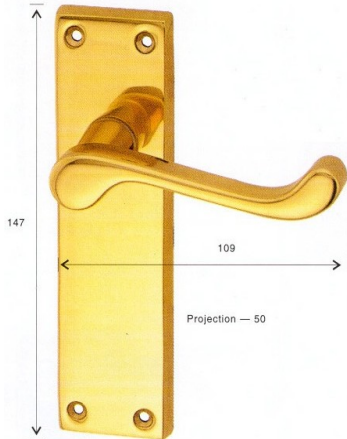

PROTECTOR DOOR FURNITURE

Lever on Plate

These are quality items of door furniture forged in brass with cathophoretic lacquer.

Popular with Renovators and for Gate installations, they meet Protector standards and will give a long and trouble free life for a very competitive price.